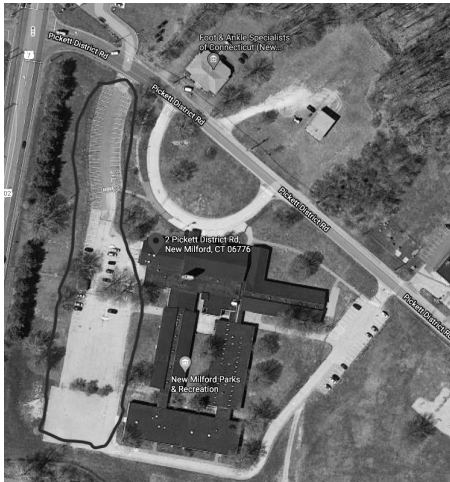

MULTI-CLUB RC SWAP MEET!

NEW MILFORD CT

Outdoor Tailgate Swap Meet - Buyers FREE! (\$15 per seller/car)

OVER 100 SELLING LOCATIONS!

June 5th 2022 - Rain Date, June 26th

Open 8:00am for Vendors, 9:00 - 1:00 Visitors
(No reservations required)

John Pettibone Community Center
2 Pickett District Road, New Milford, CT 06776

For Questions & Rain Delay Announcements
Contacts: Bob Motta 203-792-8692 (leave message)
Gary Klein 724-931-1552

Area for Sellers in RED - Buyers park at curved front entrance and parking area plus field on other side